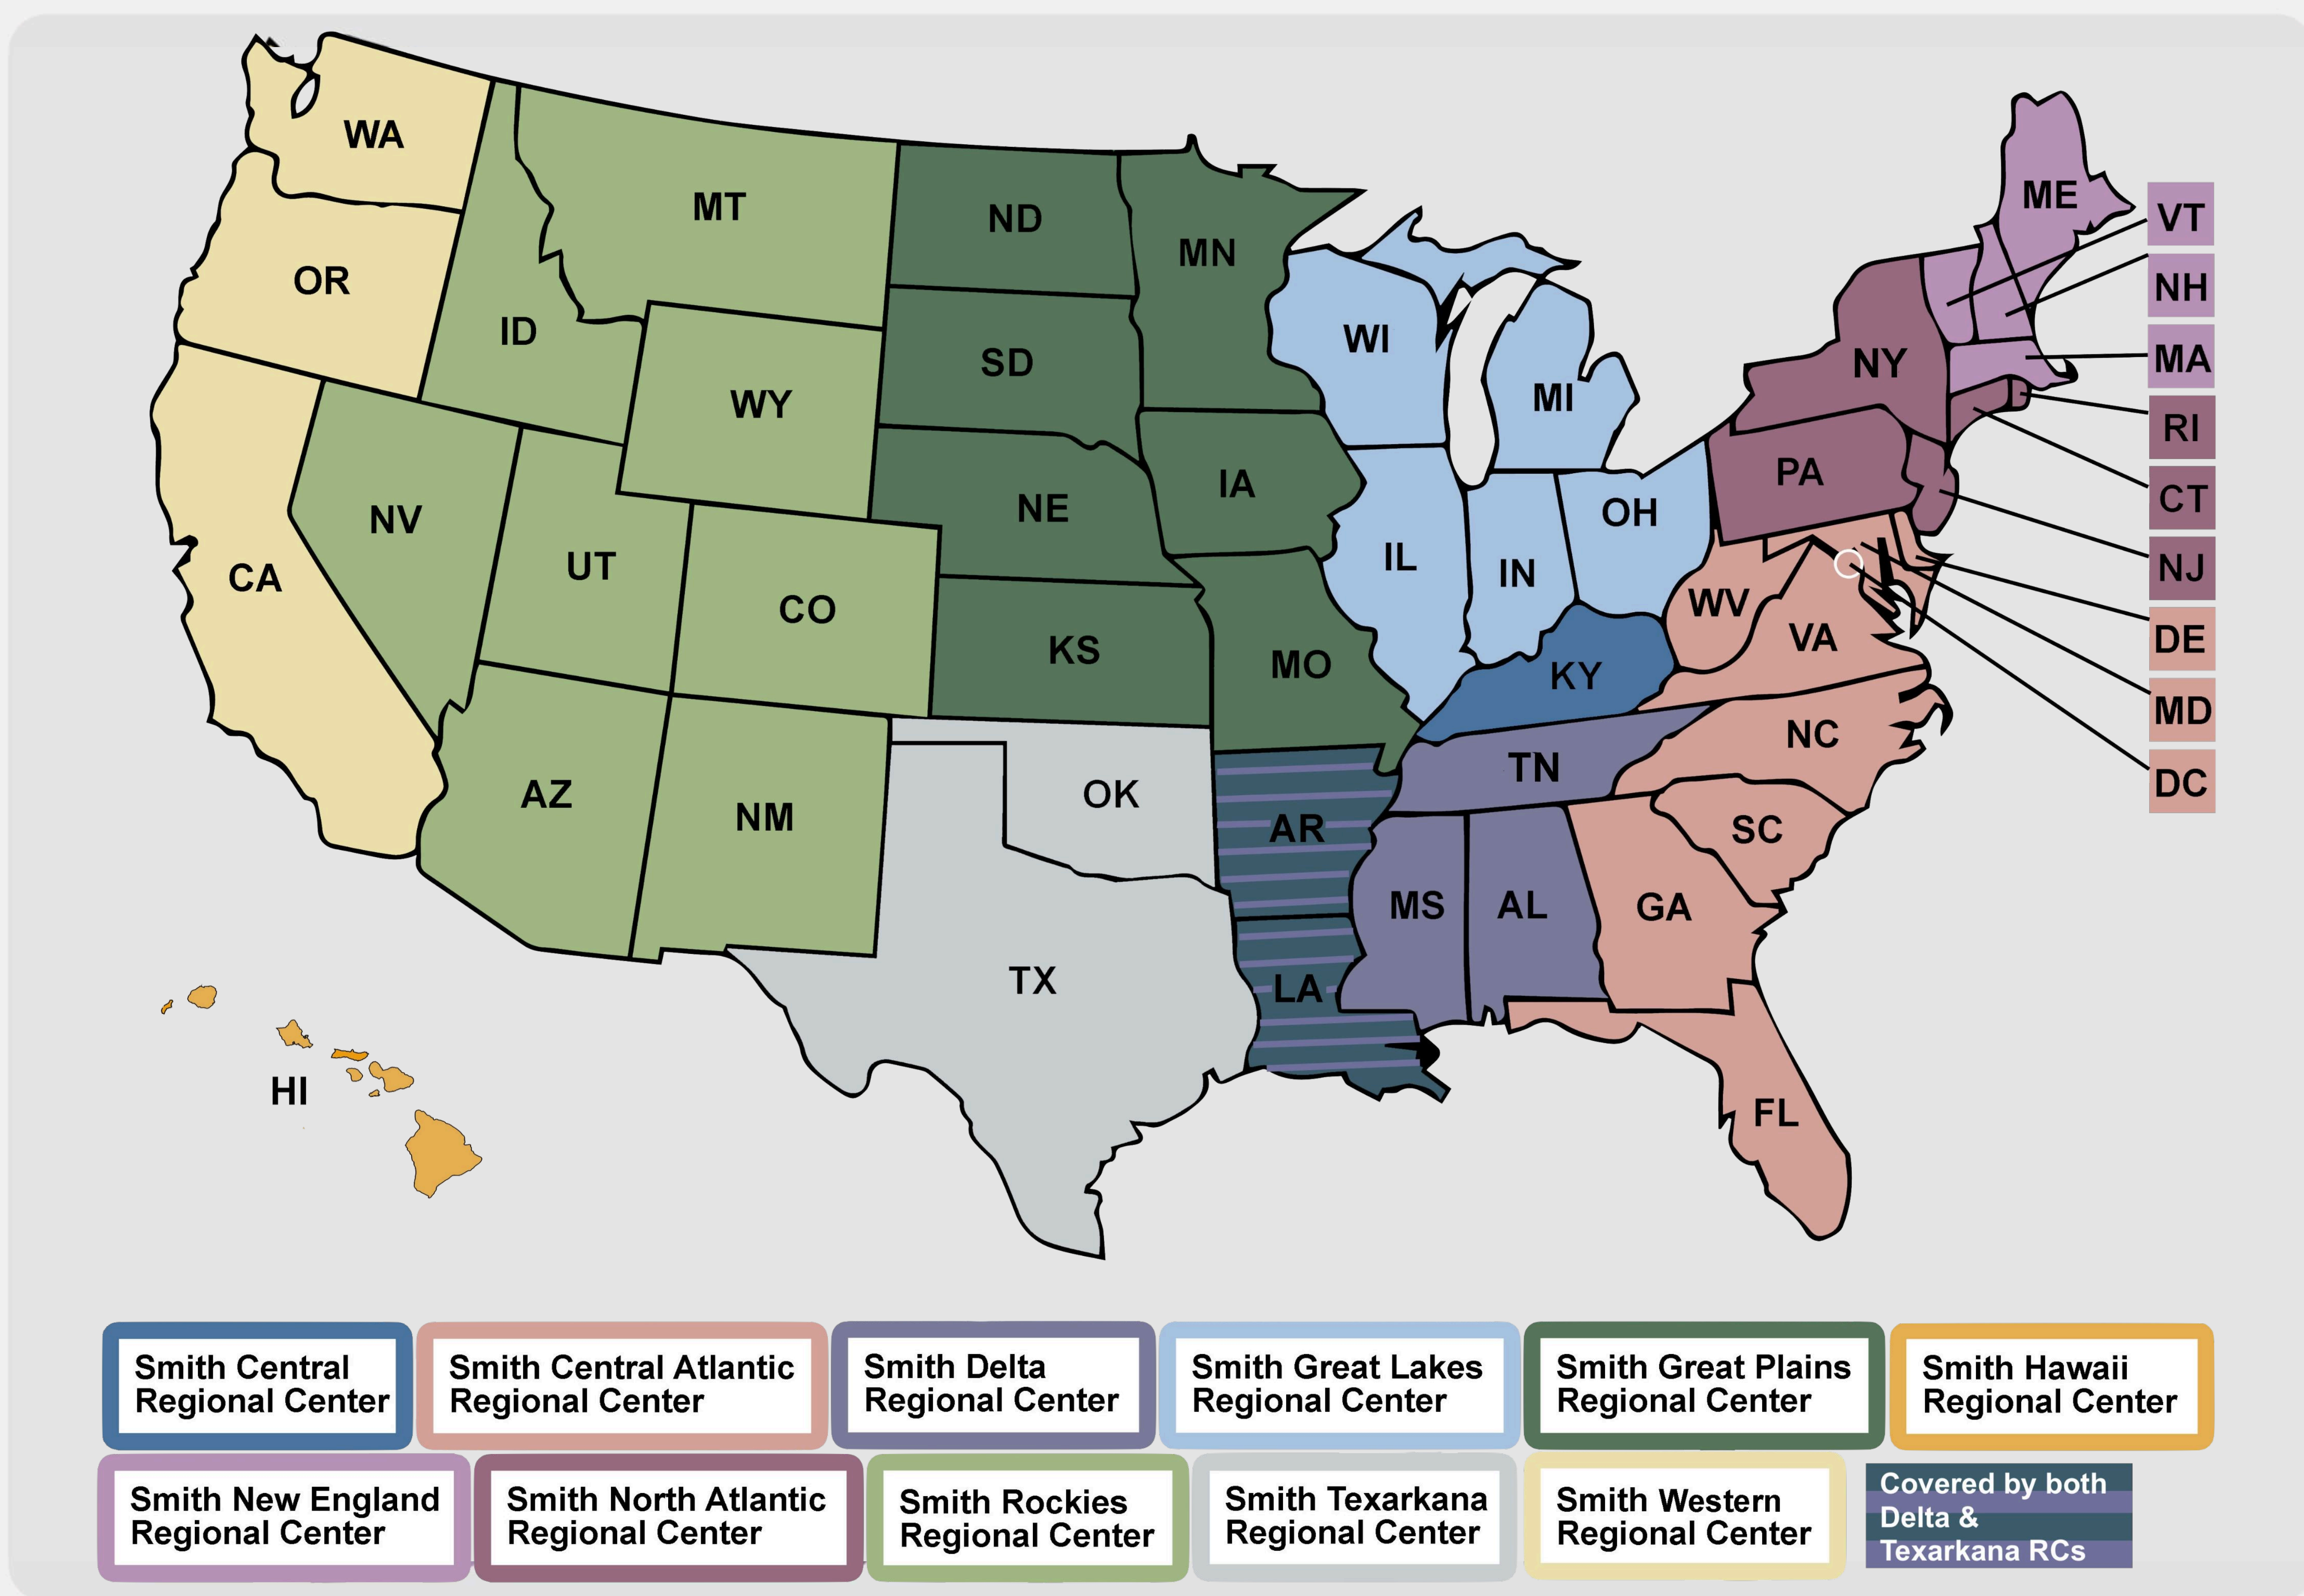

Contact us
Carel van der Merwe
Director of Sales
+1 (203) 434 - 2286
carel@eb5coasttocoast.com